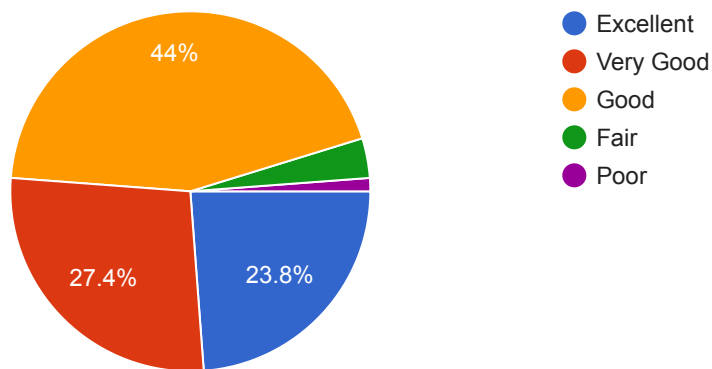

Kindly rate the communication skills of the teachers

84 responses