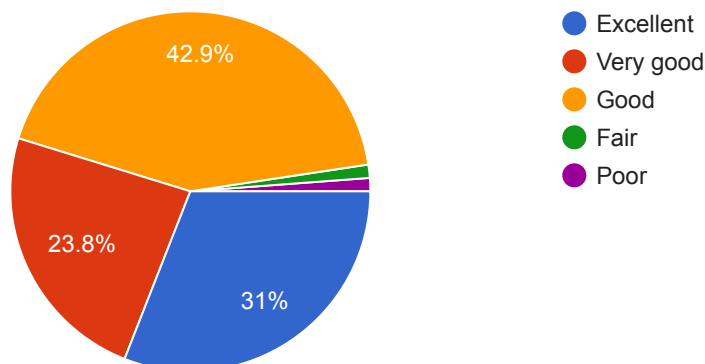

Kindly Rate the various provisions for extension and co-curricular and extra-curricular activities of the college?

83 responses

What is your overall rating of the program (Academics, Examination/ Teaching- Learning Process), Activities and various facilities in the college?

84 responses

Kindly rate your college according to the previous year.

85 responses